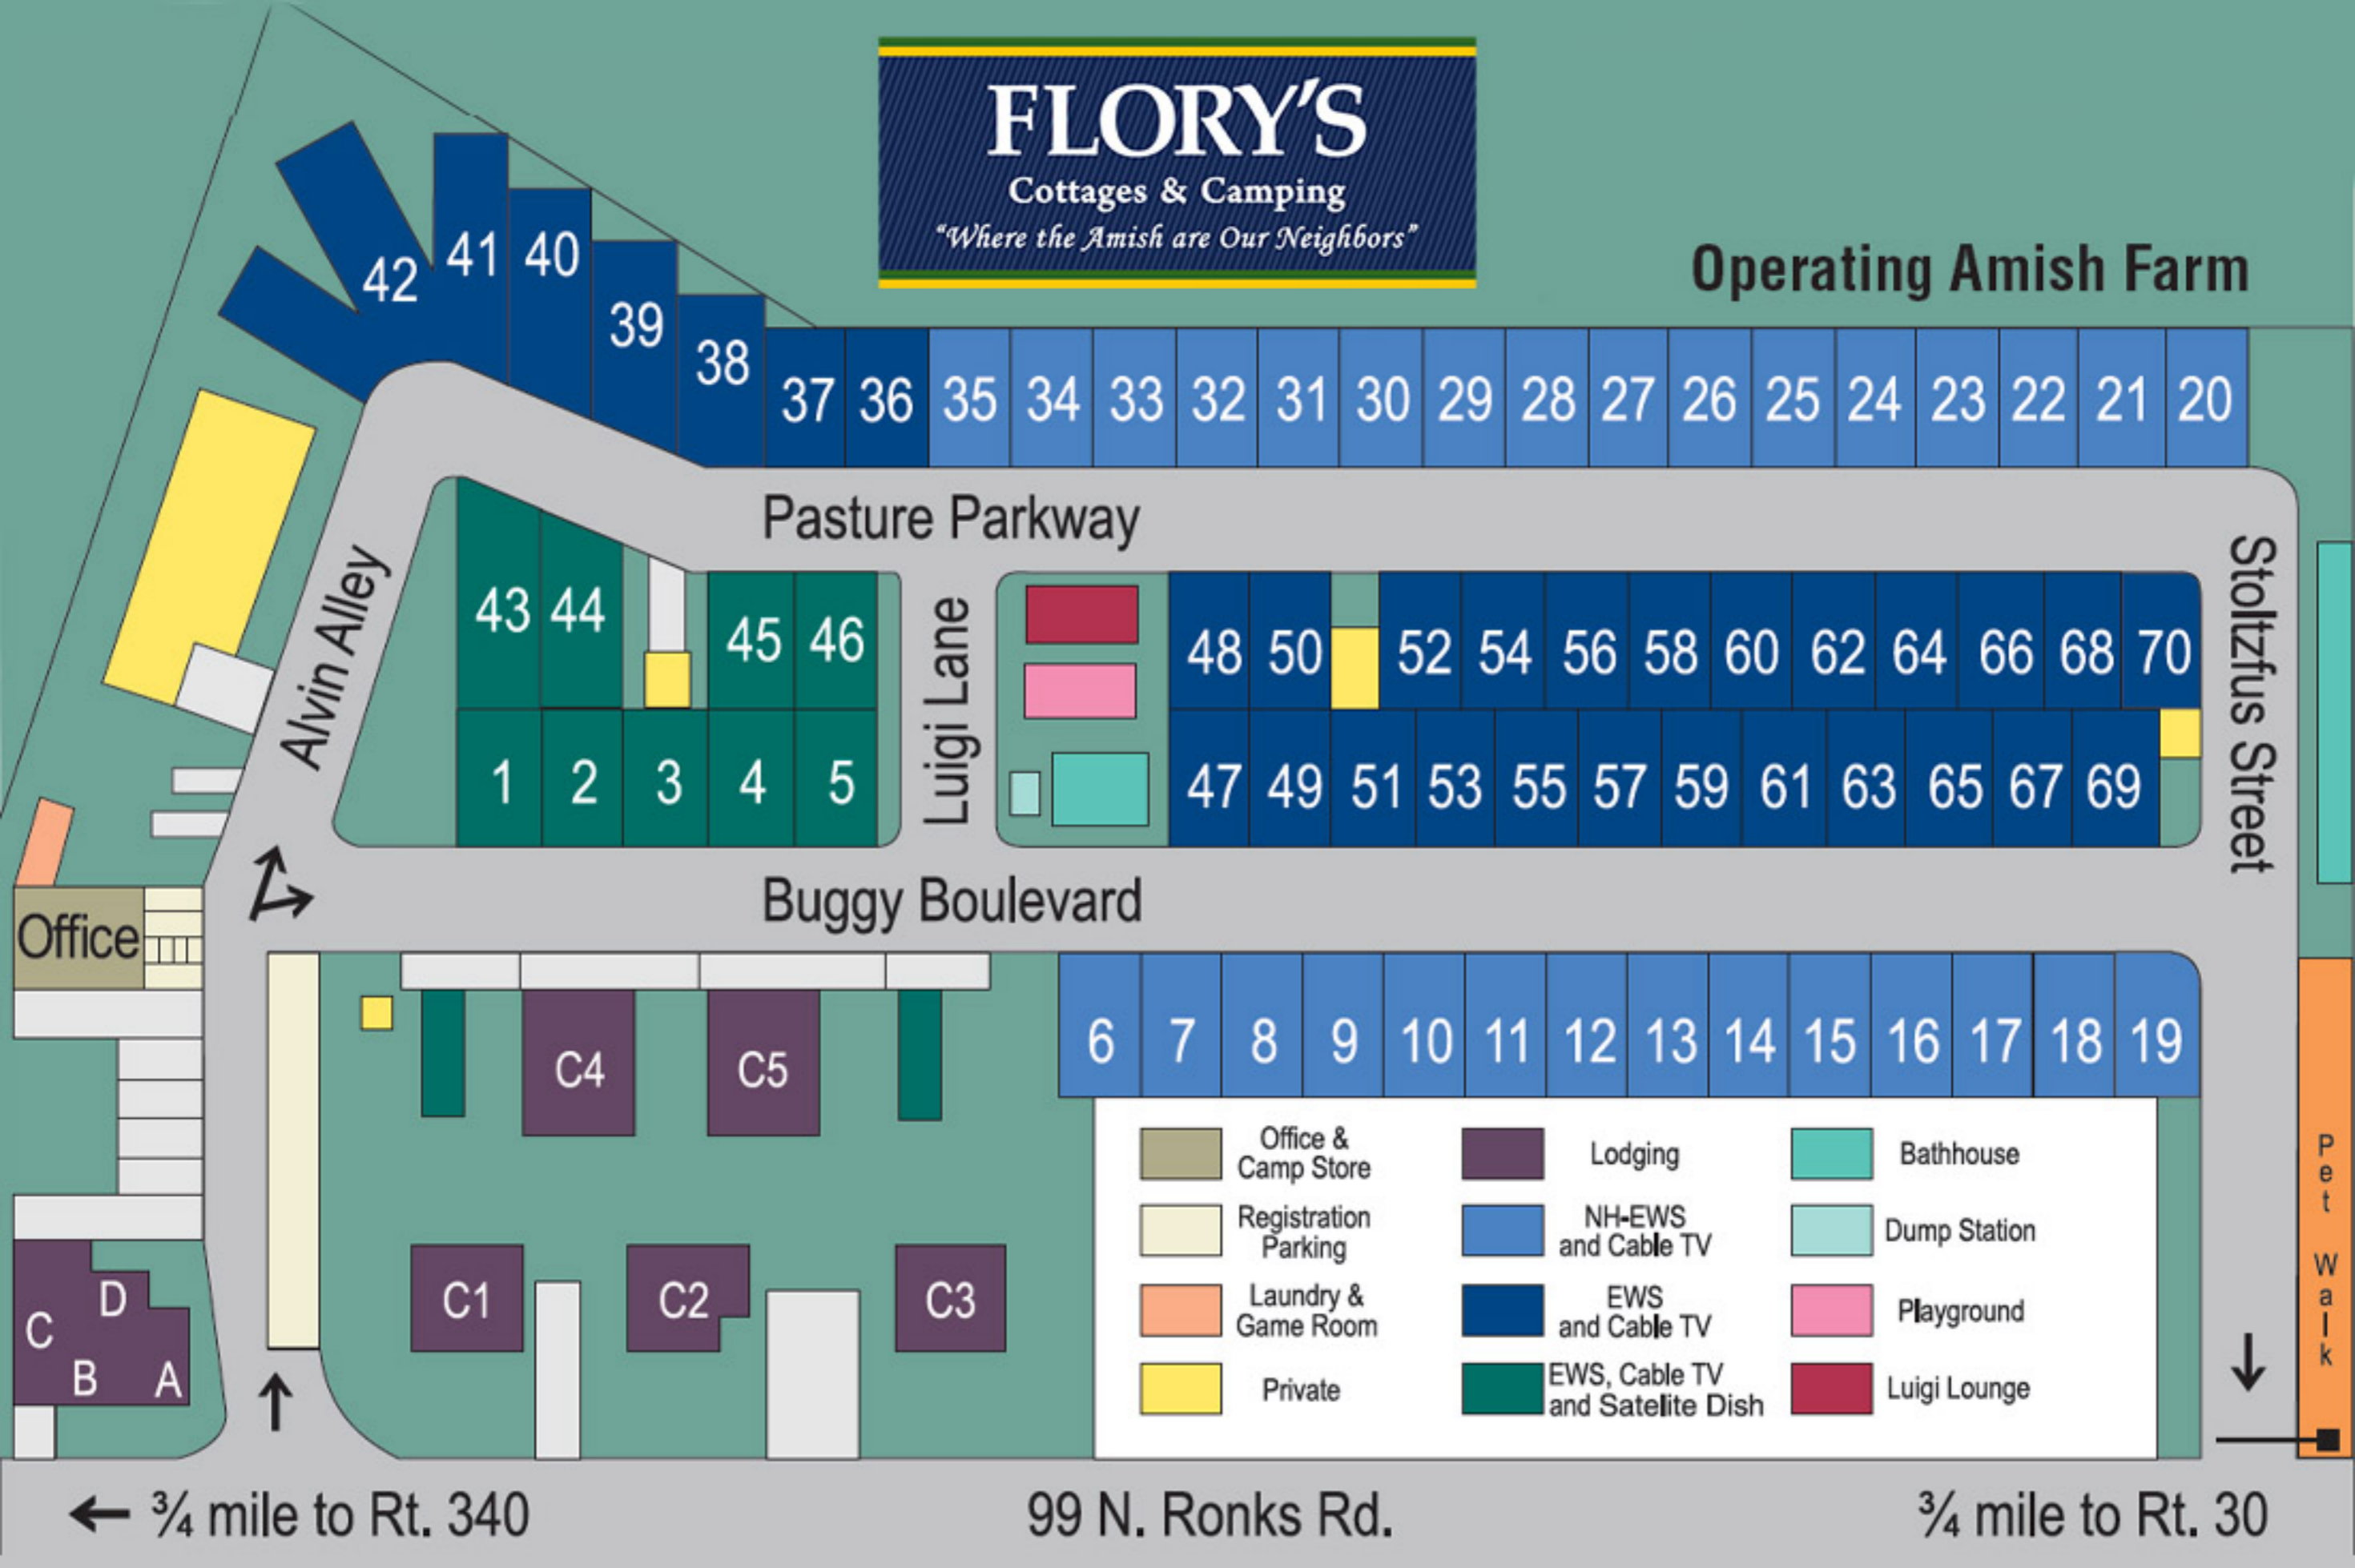

FLORY'S

Cottages & Camping

"Where the Amish are Our Neighbors"

Operating Amish Farm

← 3/4 mile to Rt. 340

99 N. Ronks Rd.

3/4 mile to Rt. 30

Pet Walk